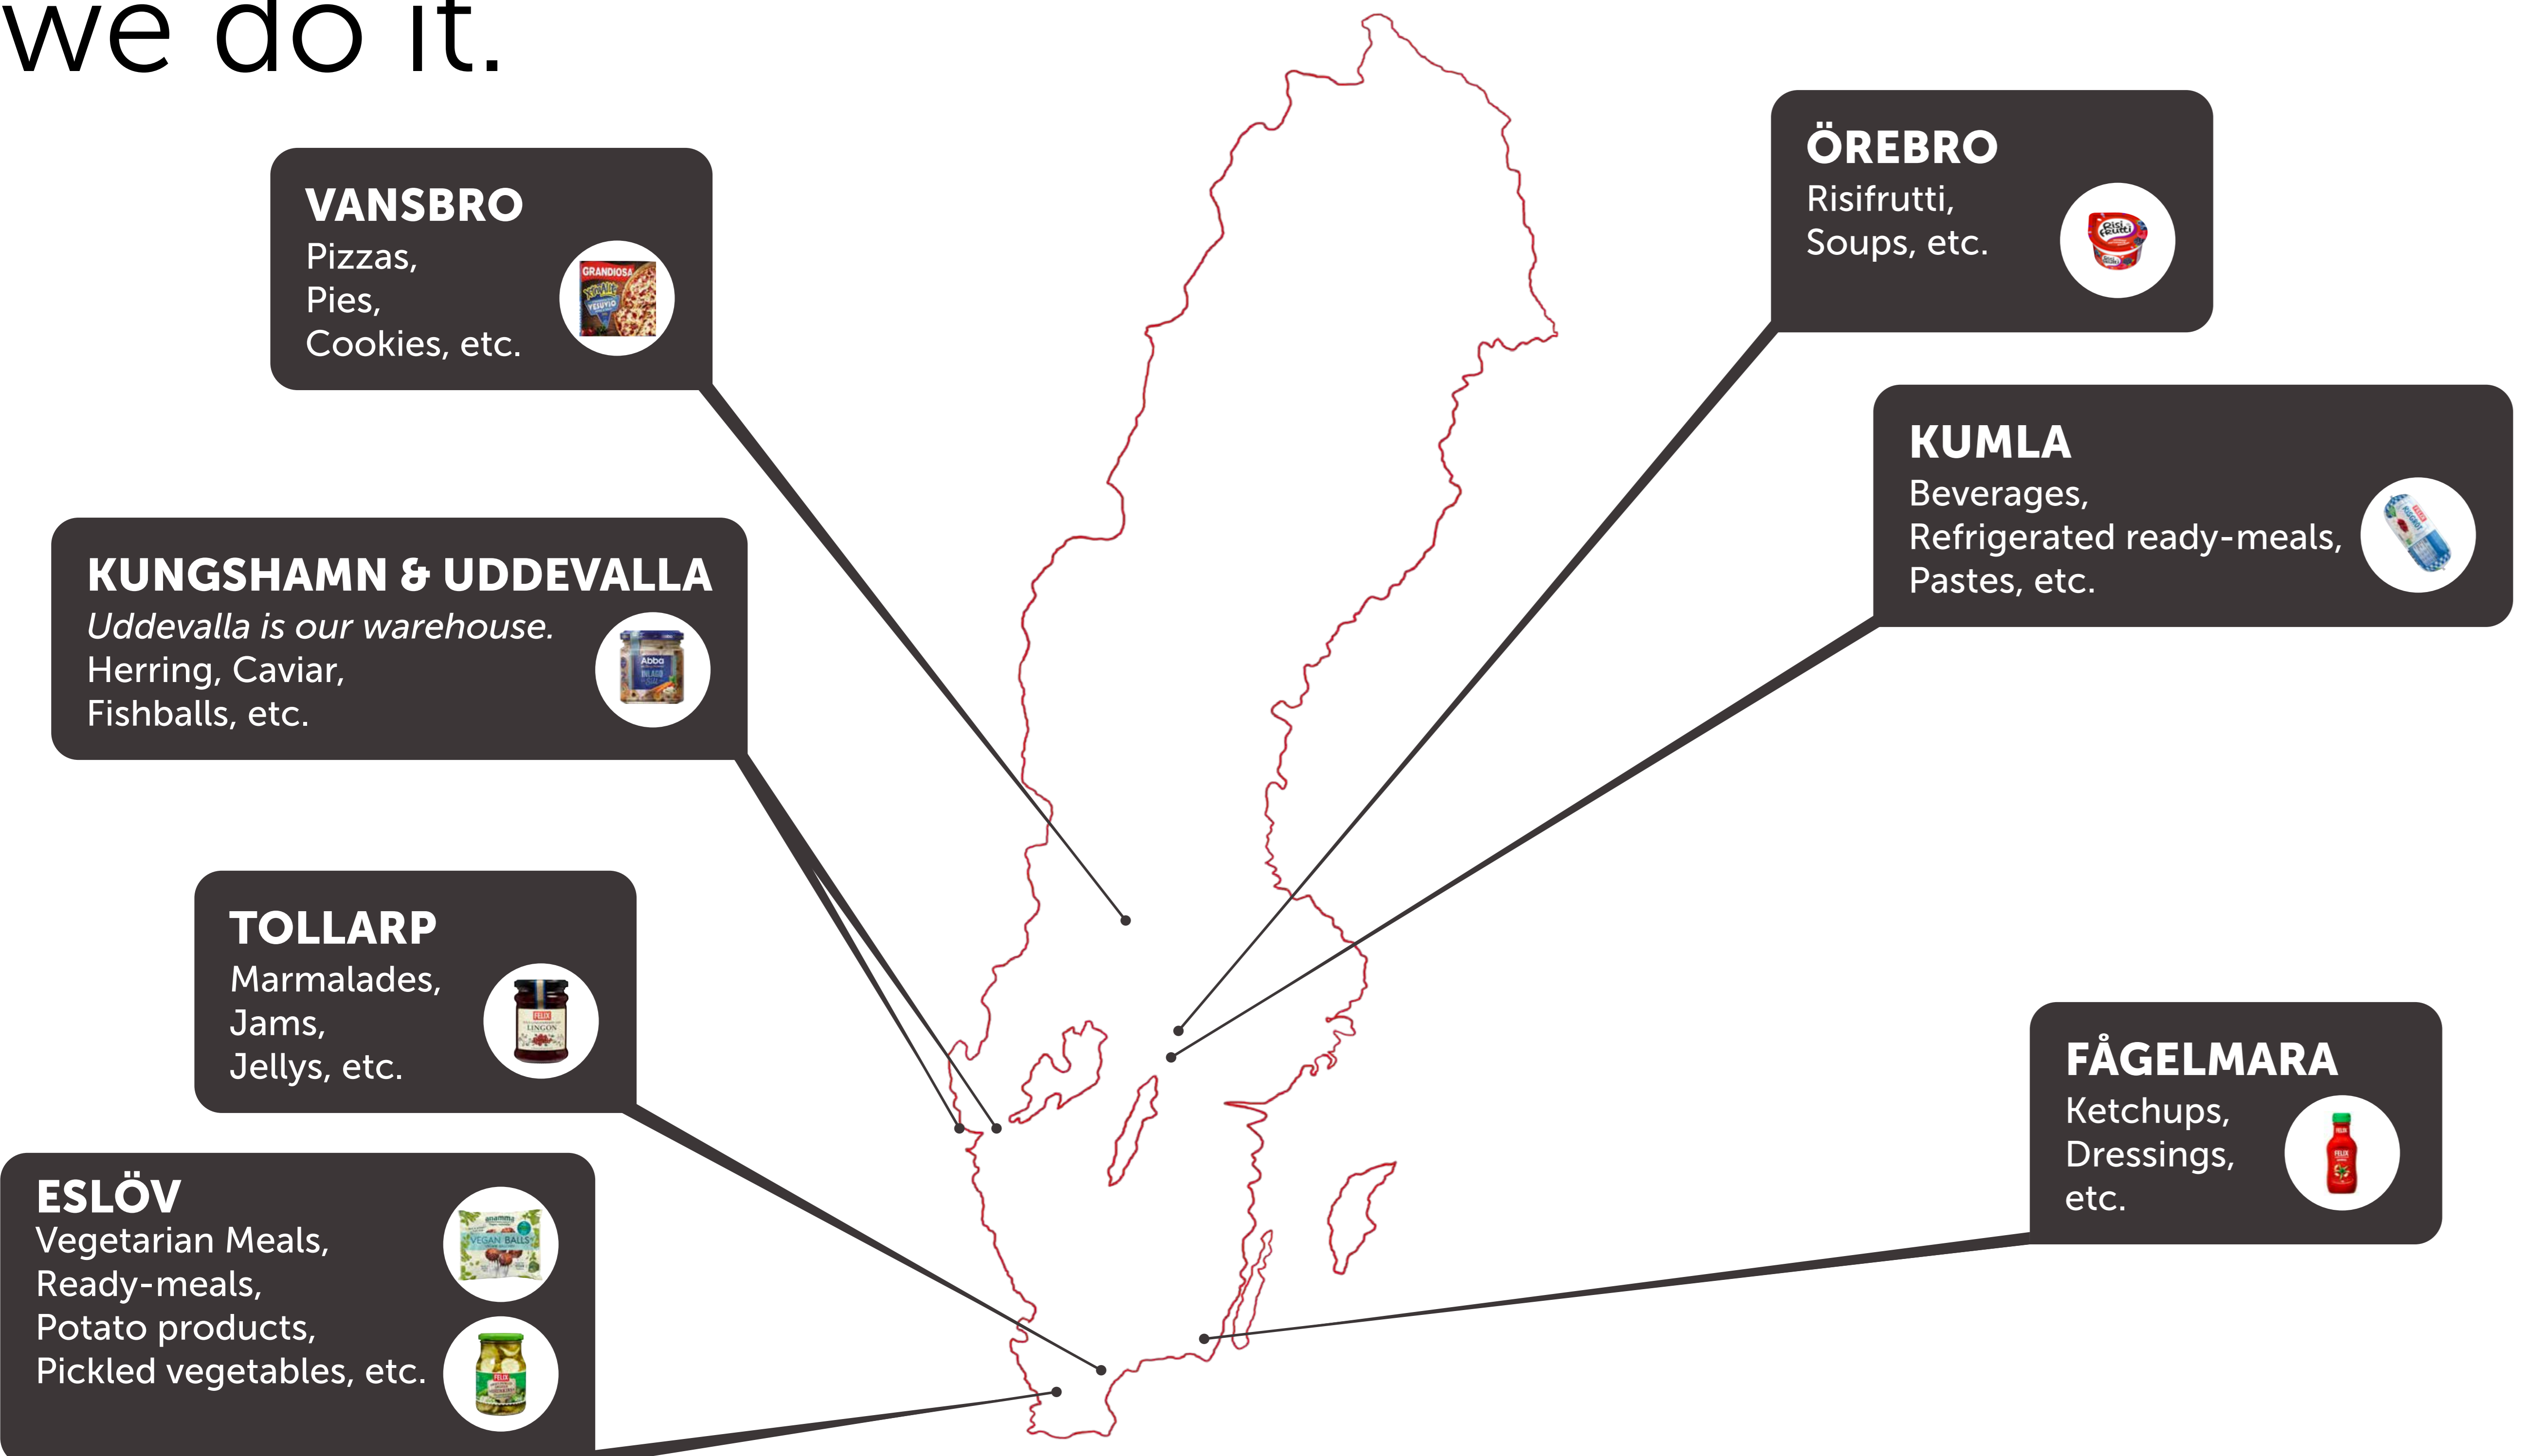

...and where we do it.

Phone: +46 (0)10-142 40 00 | E-mail: info@orklafoods.se | Web: www.orkla.com